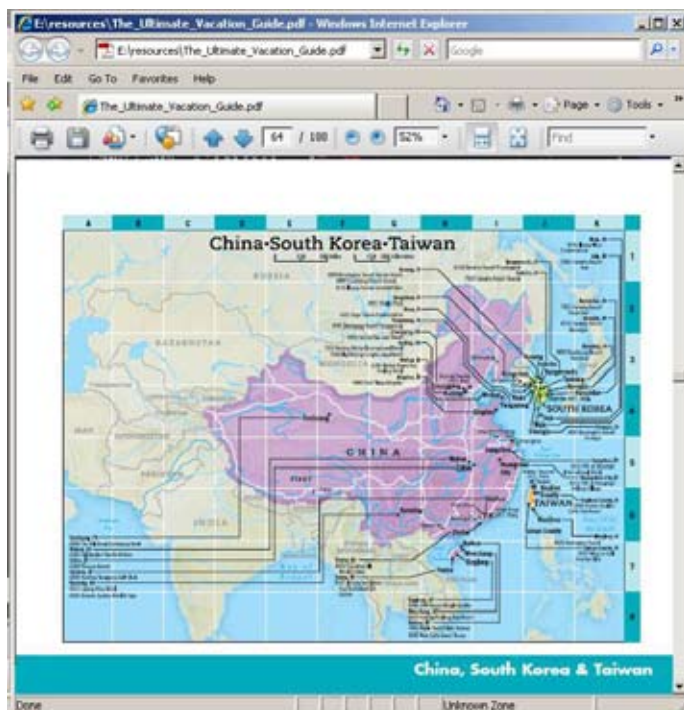

For example, let us all look at the Affiliated Resort Listing section. Click on the 'Click >>' button that leads to "Australia & New Zealand". This should bring you to our Australia and New Zealand section.

Step 5 – Maps and Resorts

As you scroll down, you will be able to see our resorts spanning across the maps. You can then look for the state / city on the maps, and locate your preferred mode of accommodation.

Step 6 – More Resort details

These pages after the map provide you with further resort details and the many amenities you can enjoy.

Step 7 – How to rotate the maps

For maps that are longitudinal, you can right-click on the map, and click “Rotate Clockwise” to rotate the map for landscape viewing.