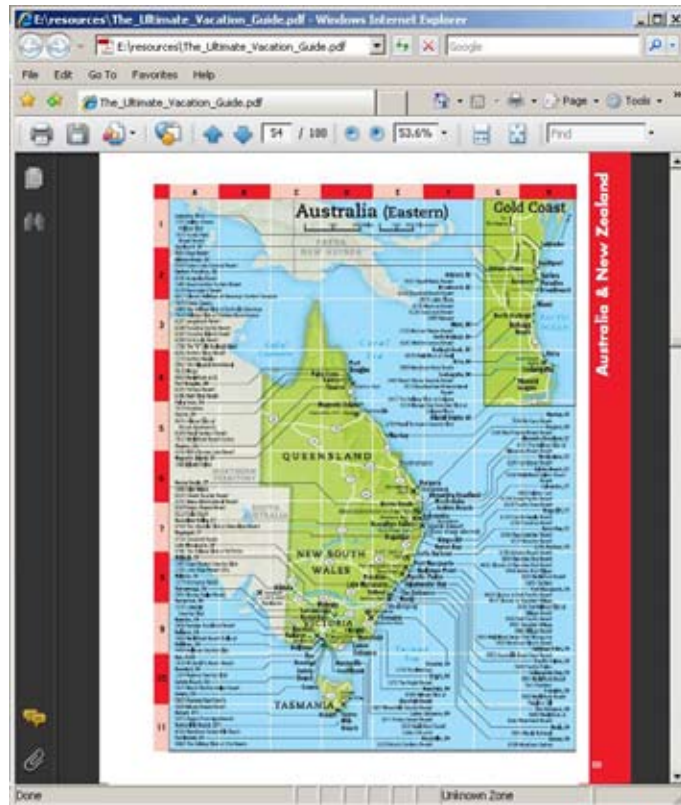

Step 3 – Contents

You are now on the contents page. Here, you will notice a few yellow symbols that mention 'Click >>' on the left side of the page numbers. These are your navigational shortcuts. Clicking on them will give you instant access to the page you select.

For example, let us all look at the Affiliated Resort Listing section. Click on the 'Click >>' button that leads to "Australia & New Zealand". This should bring you to our Australia and New Zealand section.

Step 4 – Country Introduction

You can now read and find out more about the available destinations. Get acquainted with some of our quick tips here and you will be ready for the perfect holiday destination in no time.

Step 5 – Maps and Resorts

As you scroll down, you will be able to see our resorts spanning across the maps. You can then look for the state / city on the maps, and locate your preferred mode of accommodation.